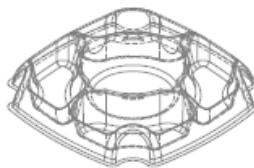

220/Case 15 lbs

36/ Pallet (6x6) Cube 4

CL-S32

32oz Square Hinged Bowl

7 1/2 x 7 1/2 x 2 1/2

180/Case 16 lbs

20/ Pallet (4x5) Cube 4

CL-S32-S

32oz Square Hinged Bowl (Shallow Lid)

7 1/2 x 7 1/2 x 2

180/Case 16 lbs

20/ Pallet (4x5) Cube 4

CL-S64

64oz Square Hinged Bowl

7 1/2 x 7 1/2 x 4 1/2

150/Case 19 lbs

20/ Pallet (4x5) Cube 4

CL-S64 Insert

To hold condiments and dressing Available upon request